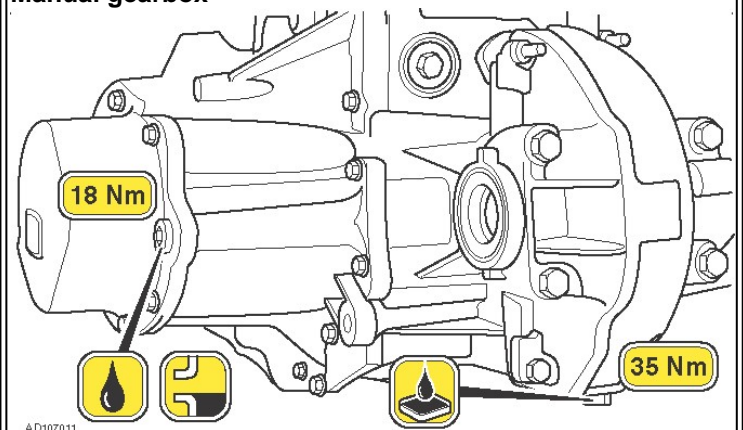

Serpentine belt routing

AD41962

Serpentine belt routing

AD41961

Serpentine belt routing

LHD

RHD

Jacking points

Manual gearbox

Manual gearbox